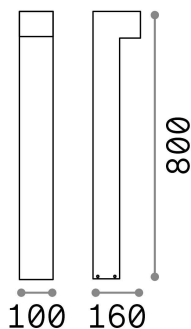

Info sorgente e prestazionali

Sorgente integrata	Light bulb (not included)
Sorgente sostituibile	No
Potenza	G9 max 2 x 15 W
Emissione	Direct
Consumo massimo	-