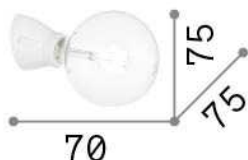

Info sorgente e prestazionali

Sorgente integrata	Light bulb (not included)
Sorgente sostituibile	Replaceable
Potenza	E27 max 1 x 60 W
Emissione	Diffuse
Consumo massimo	-
Lampadina consigliata	EAN 8021696188966 - E27 GLOBO D095 08W 3000K CRI80 TRASP