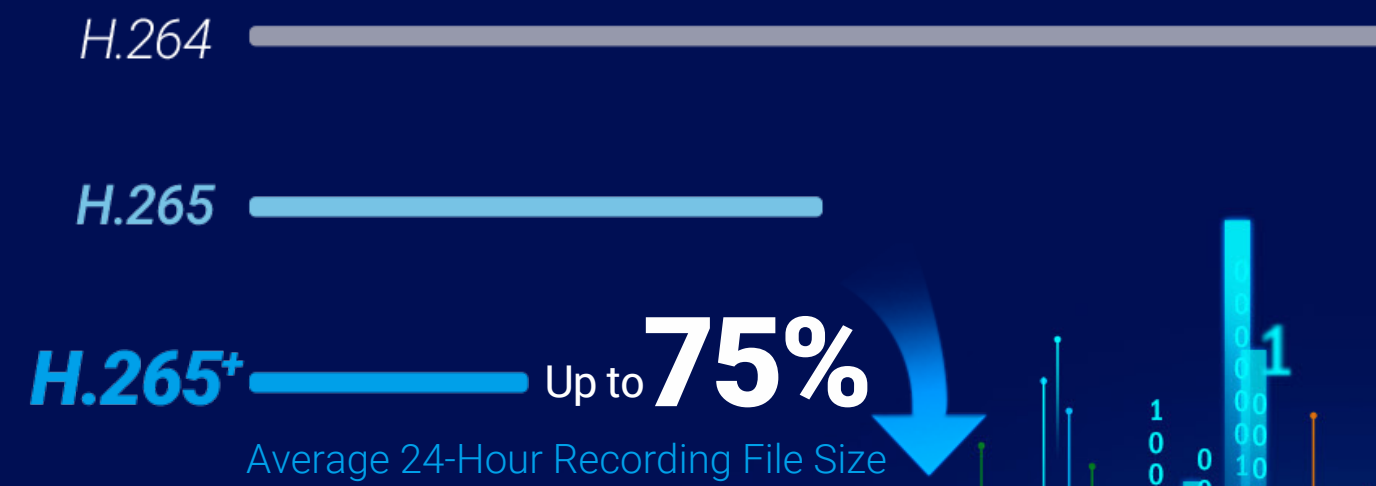

Advanced H.265+ to further elevate your video experience

Even high-resolution videos recorded by the H3K PoE load fast and play smoothly, thanks to EZVIZ's latest H.265+ video technology, a plus version of its H.265. For a same-quality video, the H.265+ can reduce its file size to only 25% of a file compressed with the prevailing H.264.³ This means that high-quality videos can be streamed much faster and take up much less storage space.