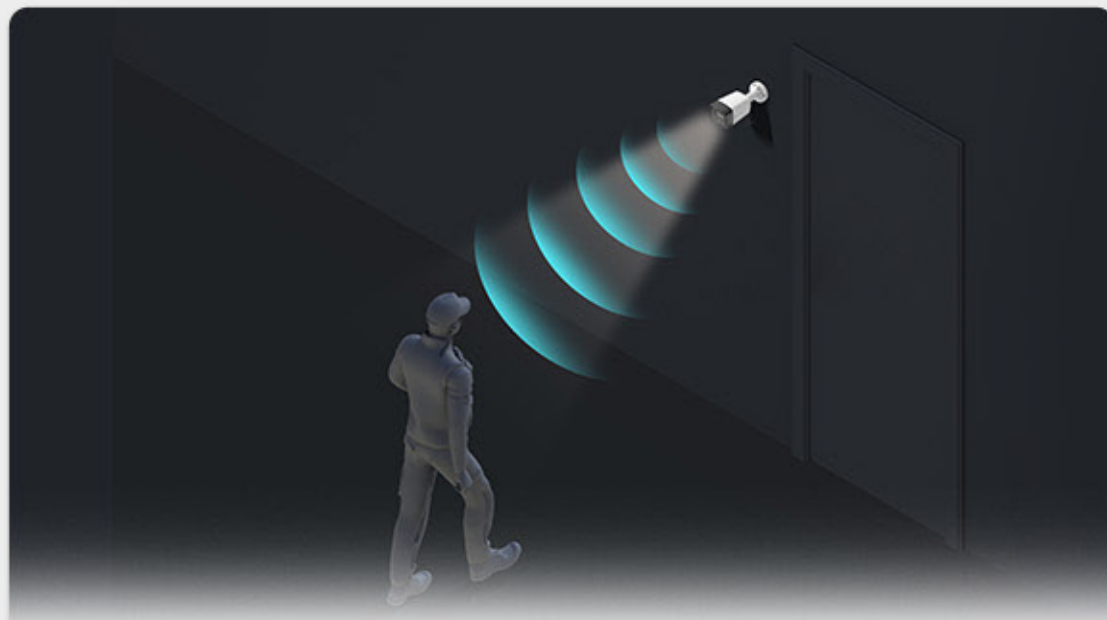

Using the built-in spotlights, the H3K PoE can illuminate a completely dark area to deliver colorful, true-to-life images from up to 30 meters away. This color mode can be activated automatically when a motion is detected.

Flexible storage for even large security needs

To safely store your important activity videos, you can simply choose to insert a quite large microSD card onto the camera. If you are building a security system with multiple H3K PoE, using an NVR can help you better manage large-scale files in one place.²

Active defense to deter & safeguard

Upon detection of intruders, the camera will set off a loud siren and flash two dazzling spotlights⁴ to let the uninvited strangers know they have been detected.

High-quality audio to respond & warn

Easily respond to any visitor by simply using your phone to speak remotely. The camera can also auto-play a recorded voice message when a motion is detected.

Metallic body to resist & last

Enjoy long-lasting peace of mind, even in rain, storm or snow. The camera is designed to reliably withstand even the most adverse weather conditions.