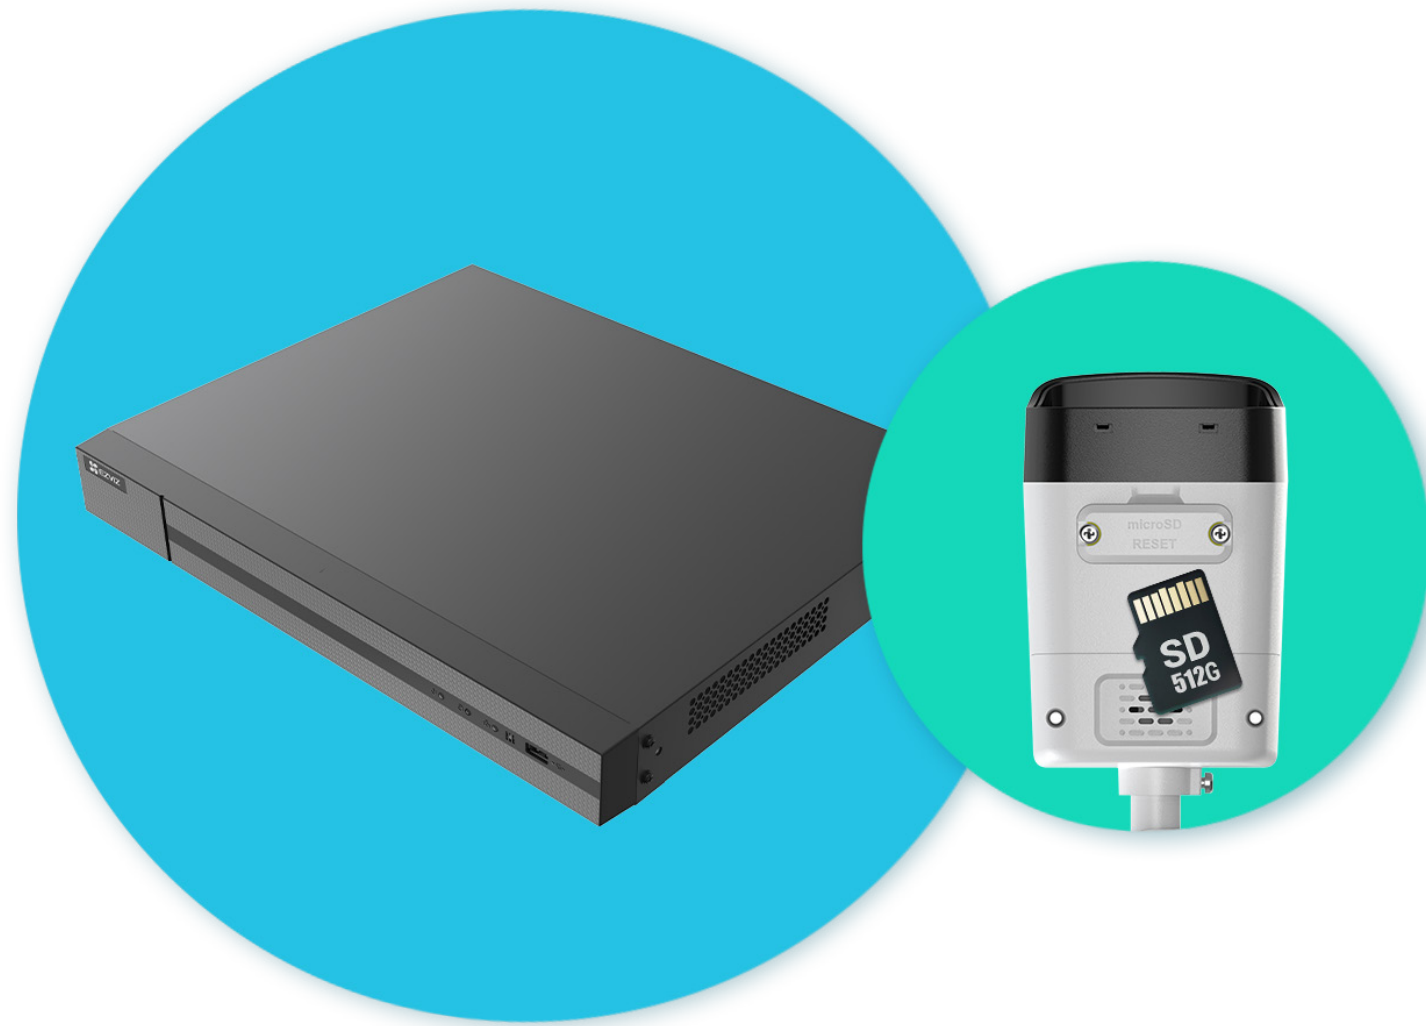

H3K PoE **4K**

Smart Home PoE Camera

Plug-and-play security, professional style

If you're looking for an outdoor camera that offers smart, reliable performance with a professional appearance, consider the H3K PoE. The camera transmits both data and power over a single Ethernet cable, providing uninterrupted plug-and-play security that significantly reduces installation costs and simplifies long-term maintenance. With its IP67-rated housing made of sturdy aluminum alloy, the H3K PoE well prepares itself against even extreme outdoor conditions. Ideal for all types of properties, large or small, the camera monitors key areas in crisp 4K resolution, notifies you when people or cars appear and triggers on-site warnings upon such motion detection.

One cable to connect and protect

The H3K PoE requires only a single Ethernet cable for network, data transmission and power supply. DIY-friendly and incredibly easy to set up, it lives up to your expectations for sophisticated, round-the-clock security.

Using the built-in spotlights, the H3K PoE can illuminate a completely dark area to deliver colorful, true-to-life images from up to 30 meters away. This color mode can be activated automatically when a motion is detected.

Flexible storage for even large security needs

To safely store your important activity videos, you can simply choose to insert a quite large microSD card onto the camera. If you are building a security system with multiple H3K PoE, using an NVR can help you better manage large-scale files in one place.²