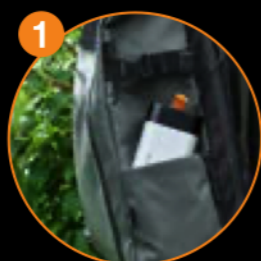

eLopper Bypass, Tool Only

Art.no: 1082299 Length: 113,8 cm Width: 17 cm Height: 14,5 cm Weight: 4,12 kg Retail box: 2

New

- Cuts fresh branches up to Ø32 mm—up to 1500 cuts per charge.
- Extendable shaft 130–170cm gives total reach up to 3,4 m.
- Adjustable 230° head and maximize control.
- Branch grabbing trigger lifts and clears debris with ease.
- Trigger lock, auto shut-off, and wrist lanyard ensure safe operation.
- Powered by 2 x 12V-4Ah batteries (not included), USB-C charged, double as power banks.
- Brushless motor.

eTree Pruner bypass, Tool Only

Art.no: 1082340 Length: 233,5 cm Width: 17 cm Height: 14,5 cm Weight: 5,60 kg Retail box: 2

New

- Cuts fresh branches up to Ø32 mm—up to 1500 cuts per charge.
- Extendable shaft 2,4–4 m offers total reach up to 6 m.
- Adjustable 230° head and maximize control.
- Branch grabbing trigger lifts and clears debris with ease.
- Trigger lock, auto shut-off, and wrist lanyard ensure safe operation.
- Powered by 2 x 12V-4Ah batteries (not included), USB-C charged, double as power banks.
- Brushless motor.

Fiskars Battery

12V-4Ah

Compact size

Fits a pocket.
Product size 12,0 x 7,5 x 3,0 cm
Weight 350g
(vs. iPhone 16 Pro Max 227g)

Compact size:

Compact Size: smaller and more portable than competitor products.