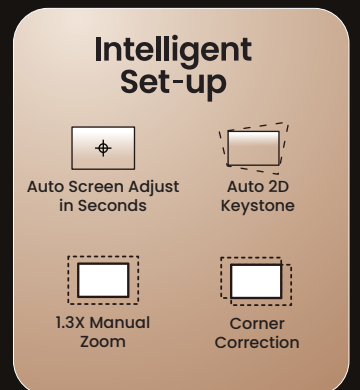

Step into Cinematic Magic with Ai⁺

World's 1st Artificial Intelligence Powered 4K 4LED Home Cinema Projector

TOF Sensor
Ai Camera

W2720i | Ai⁺ Cinema

AI Picture Enhancement

The BenQ W2720i, World's first AI home cinema projector. With its AI camera, W2720i intelligently optimizes color, and brightness based on ambient light and scene content. This adaptive technology ensures a stunning visual clarity in any setting.

W2720i fits perfectly into any installation sites of any size. It offers a flexible projection setup that can project a 120" screen from just 2.7 meters away, with features like 1.3x zoom, Auto Screen adjust in seconds, 8-point Corner Fit, and Vertical Lens Shift.