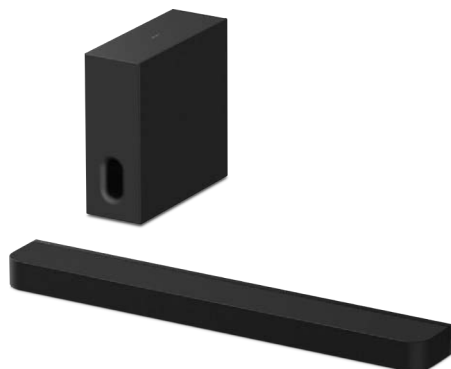

BRAVIA Theatre Bar 7+S (HT-AP710)

SISTEMA: 5.1.2 ch a 10 Speaker con Subwoofer Wireless, in grado di creare fino a 5 altoparlanti fantasma

TECNOLOGIE DEL SUONO: Dolby Atmos® / DTS:X®, 360 Spatial Sound Mapping, Voice Zoom 3, Sound Field Optimisation

INTERFACCIA UTENTE: con BRAVIA impostazioni tramite menu rapido, BRAVIA Connect App per una facile configurazione e controllo tramite Smartphone

S-MASTER
Digital Amplifier

DSEE

360 SPATIAL
SOUND
MAPPING

IMAX
ENHANCED

HDMI 2.1

SPEAKER LAYOUT

- ★ Soundbar + Subwoofer Wireless con 10 speaker
- Front: 2 Woofer X-Balanced Speaker (45 x 108 mm) + 2 Tweeter Hi-Res a cupola (Ø16 mm)
- Center: 1 Full Range X-Balanced Speaker (46 x 54 mm)
- Upfiring: 2 Full Range X-Balanced Speaker (46 x 54 mm)
- Side: 2 Full Range X-Balanced Speaker (46 x 54 mm)
- Enfasi Bassi: 4 Radiatori Passivi
- Subwoofer Wireless: 1 Bass Reflex a cono (Ø130 mm)

AMPLIFICATORE

- Amplificatore digitale S-Master 5.1.2 ch
- ★ Potenza totale: 505W (Front 2x45W + Tweeter 2x45W, Center 1x45W, Up-firing 2x45W, Side 2x45W, Subwoofer 1x100W)

SUONO

- ★ Sound Field Optimization con Microfono DCAC incorporato (elaborazione del suono in base alle posizioni degli speaker e d'ascolto)
- ★ DSEE Ultimate con AI (Digital Sound Enhancement Engine)
- Modalità Notte, Modalità Voce
- ★ Tecnologie Surround: 360 Spatial Sound Mapping, Dolby Speaker Virtual, Dolby Surround, Neural:X

REGOLAZIONE AUDIO

- Regolazione Bass Level
- AV Sync, Advanced Auto Volume (AAV), Audio DRC, Mute
- Subwoofer: regolazione Volume, Phase setting
- ★ Modalità Dual Subwoofer (con Sub dello stesso modello)
- Con Posteriori opzionali: regolazione Volume, Multi Stereo

CONNESSIONI

- 1 HDMI out (eARC / ARC)
- ★ 1 HDMI in
- ★ Caratteristiche HDMI: 4K, HDR, VRR, ALLM, HDCP2.3, SBTM, Pass Through
- ★ Controlli HDMI: BRAVIA Sync, HDMI CEC
- Formati audio supportati HDMI: Dolby Digital, Dolby Digital plus, Dolby TrueHD, Dolby Digital Plus/Atmos, Dolby TrueHD/Atmos, Dolby Atmos, Dolby Dual Mono, DTS, DTS HD High Resolution Audio, DTS HD Master Audio, DTS ES, DTS 96/24, DTS:X, Imax Enhanced, LPCM 2ch/5.1ch/7.1ch, LPCM fs 192kHz/24bit
- 2 Ingressi AC (1x Soundbar / 1x Subwoofer)

BLUETOOTH

- ★ Versione bluetooth: 6.0
- ★ Profili: A2DP (ver. 1.4), AVRCP (ver. 1.5)
- Codec audio supportati: SBC, AAC, LDAC

FUNZIONI NETWORK

- ★ Wi-Fi IEEE802.11 a/b/g/n/ac/ax
- Spotify Connect
- ★ AirPlay 2
- Firmware Update
- ★ Connessione Wireless per Subwoofer o Speaker Posteriori opzionali

FUNZIONI CON BRAVIA

- Quick Setting Menu
- ★ Voice Zoom 3 (con TV BRAVIA compatibili)

FUNZIONI CON PLAYSTATION

- Auto HDR Tone Mapping
- Auto Genre Picture Mode

APPLICAZIONI

- ★ Sony | BRAVIA Connect (via Wi-Fi)

CONSUMI

- Soundbar: 52 Watt / 0,5Watt (St-By)
- Subwoofer: 40 Watt / 1 Watt (St-By)

DESIGN

- Coordinato con TV BRAVIA
- Copertura in tessuto (Barra e Subwoofer)
- Tasto accensione sulla barra
- Indicatori LED con Dimmer (Dimmer solo sulla Barra)
- Tasto Link sul Subwoofer

DIMENSIONIE / PESO

- Soundbar HT-A7100 (LxAxP): 950 x 64 x 125 mm / 4,6 kg
- Subwoofer SA-SW7 (LxAxP): 134 x 358 x 352 mm / 6,2 Kg
- Con imballo HT-AP710 (LxAxP): 1017 x 585 x 208 mm / 21 Kg

ACCESSORI IN DOTAZIONE

- Telecomando RMT-AH513U, 2 Batterie per telecomando R03, 2 Cavi AC tipo C (2x 1,5m), Cavo HDMI, Staffe installazione a parete con dima per foratura, Piedini, Garanzia

ACCESSORI OPZIONALI