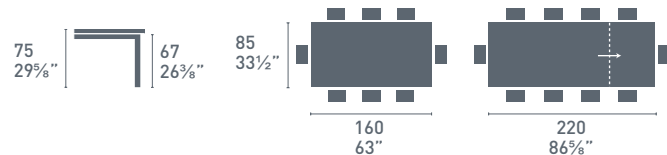

# Baron glass

**Baron**  
*glass*

Baron CB/4010-MV  
P16 / GG  
Tavolo / Table  
Sami CB/1472  
P132 / S06  
Sedia / Chair

CB/4010-ML 110

CB/4010-ML 130

CB/4010-ML 160

CB/4010-ML 180

CB/4010-ML 110