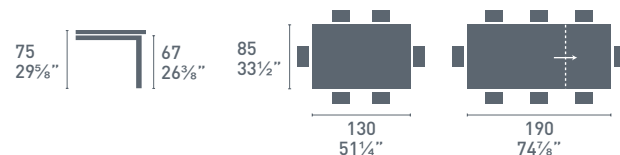

# Baron glass

**Baron**  
*glass*

Baron CB/4010-MV  
P16 / GG  
Tavolo / Table  
Sami CB/1472  
P132 / S06  
Sedia / Chair

CB/4010-ML 110

CB/4010-ML 130

CB/4010-ML 160

CB/4010-ML 180

CB/4010-ML 110