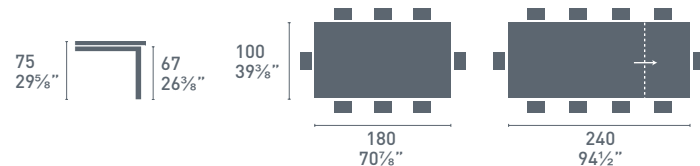

# Baron glass

**Baron**  
*glass*

Baron CB/4010-MV  
P16 / GG  
Tavolo / Table  
Sami CB/1472  
P132 / S06  
Sedia / Chair

CB/4010-ML 110

CB/4010-ML 130

CB/4010-ML 160

CB/4010-ML 180

CB/4010-ML 110