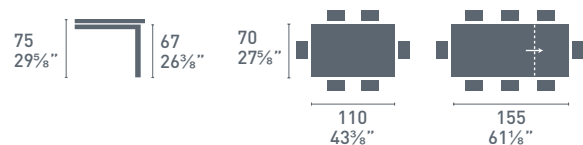

# Baron glass

**Baron**  
*glass*

Baron CB/4010-MV  
P16 / GG  
Tavolo / Table  
Sami CB/1472  
P132 / S06  
Sedia / Chair

CB/4010-ML 110

CB/4010-ML 130

CB/4010-ML 160

CB/4010-ML 180

CB/4010-ML 110