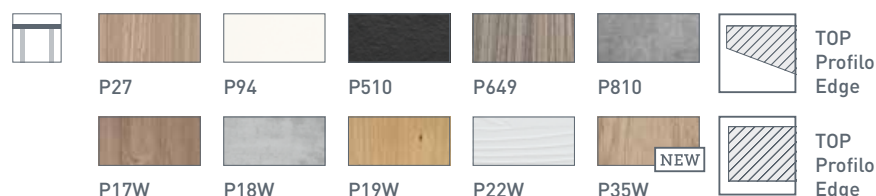

# Baron glass

**Baron**  
*glass*

Baron CB/4010-MV  
P16 / GG  
Tavolo / Table  
Sami CB/1472  
P132 / S06  
Sedia / Chair

CB/4010-ML 110

CB/4010-ML 130

CB/4010-ML 160

CB/4010-ML 180

CB/4010-ML 110