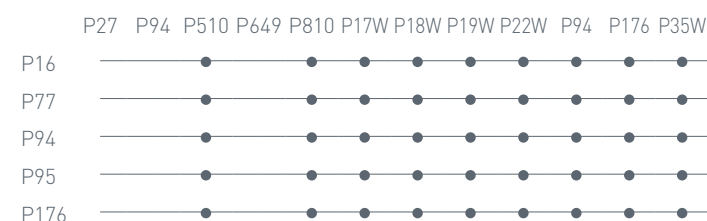

# Baron glass

**Baron**  
*glass*

Baron CB/4010-MV  
P16 / GG  
Tavolo / Table  
Sami CB/1472  
P132 / S06  
Sedia / Chair

CB/4010-ML 110

CB/4010-ML 130

CB/4010-ML 160

CB/4010-ML 180

CB/4010-ML 110