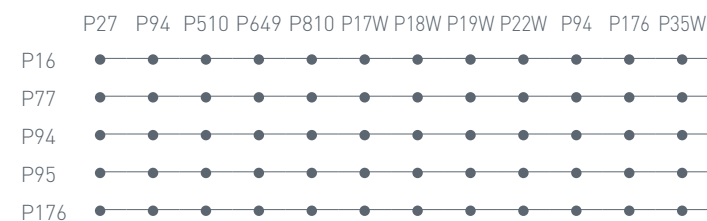

CB/4010-ML 160

CB/4010-ML 180

CB/4010-ML 130