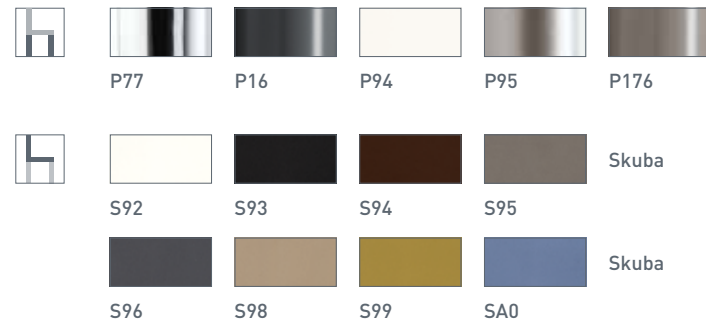

CB/1806-SK

Frida

new

Frida

Frida CB/1806
P176 / SA0
Sedia / Chair
Airport CB/4011
P176 / P1C
Tavolo / Table