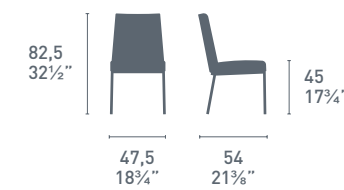

CB/1030

CB/1059

CB/623

CB/1033

CB/1034

CB/1035

CB/1476

NOTE

P94 solo/only CB/1059
P95 solo/only CB/1035
P837-P799 solo/only CB/1030 CB/1059 CB/623

Jam

Jam CB/1033
P77 / P799-P848
Sgabello / Stool

Jam CB/1059
P94 / P799-P12P
Sedia / Chair
Snap CB/4085-ML
P94 / P22W
Tavolo / Table