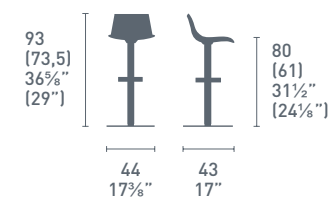

CB/1030

CB/1059

CB/623

CB/1033

CB/1034

CB/1035

CB/1476

NOTE

P94 solo/only CB/1059
P95 solo/only CB/1035
P837-P799 solo/only CB/1030 CB/1059 CB/623

Jam

Jam CB/1033
P77 / P799-P848
Sgabello / Stool

Jam CB/1059
P94 / P799-P12P
Sedia / Chair
Snap CB/4085-ML
P94 / P22W
Tavolo / Table