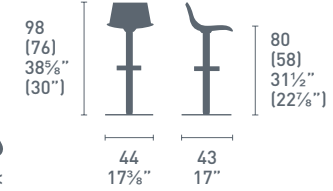

CB/1030

CB/1059

CB/623

CB/1033

CB/1034

CB/1035

CB/1476

NOTE

P94 solo/only CB/1059
P95 solo/only CB/1035
P837-P799 solo/only CB/1030 CB/1059 CB/623

Jam

Jam CB/1033
P77 / P799-P848
Sgabello / Stool

Jam CB/1059
P94 / P799-P12P
Sedia / Chair
Snap CB/4085-ML
P94 / P22W
Tavolo / Table